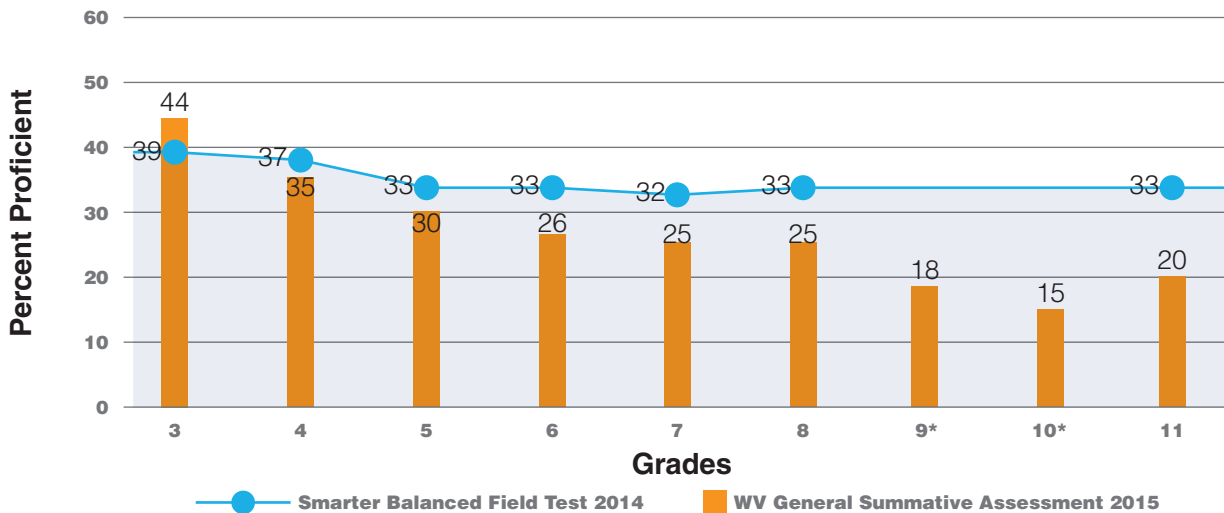

West Virginia General Summative Assessment 2015 Results

2015 West Virginia General Summative Assessment Mathematics Percent Proficient

*Students in grades 9-10 in 2014 did not participate in the Smarter Balanced Field Test; therefore, results for grades 9-10 cannot be compared to a national cut.

Grades	Smarter Balanced Field Test 2014	WV General Summative Assessment 2015
3	39	44
4	37	35
5	33	30
6	33	26
7	33	25
8	32	25
9	*	18
10	*	15
11	33	20