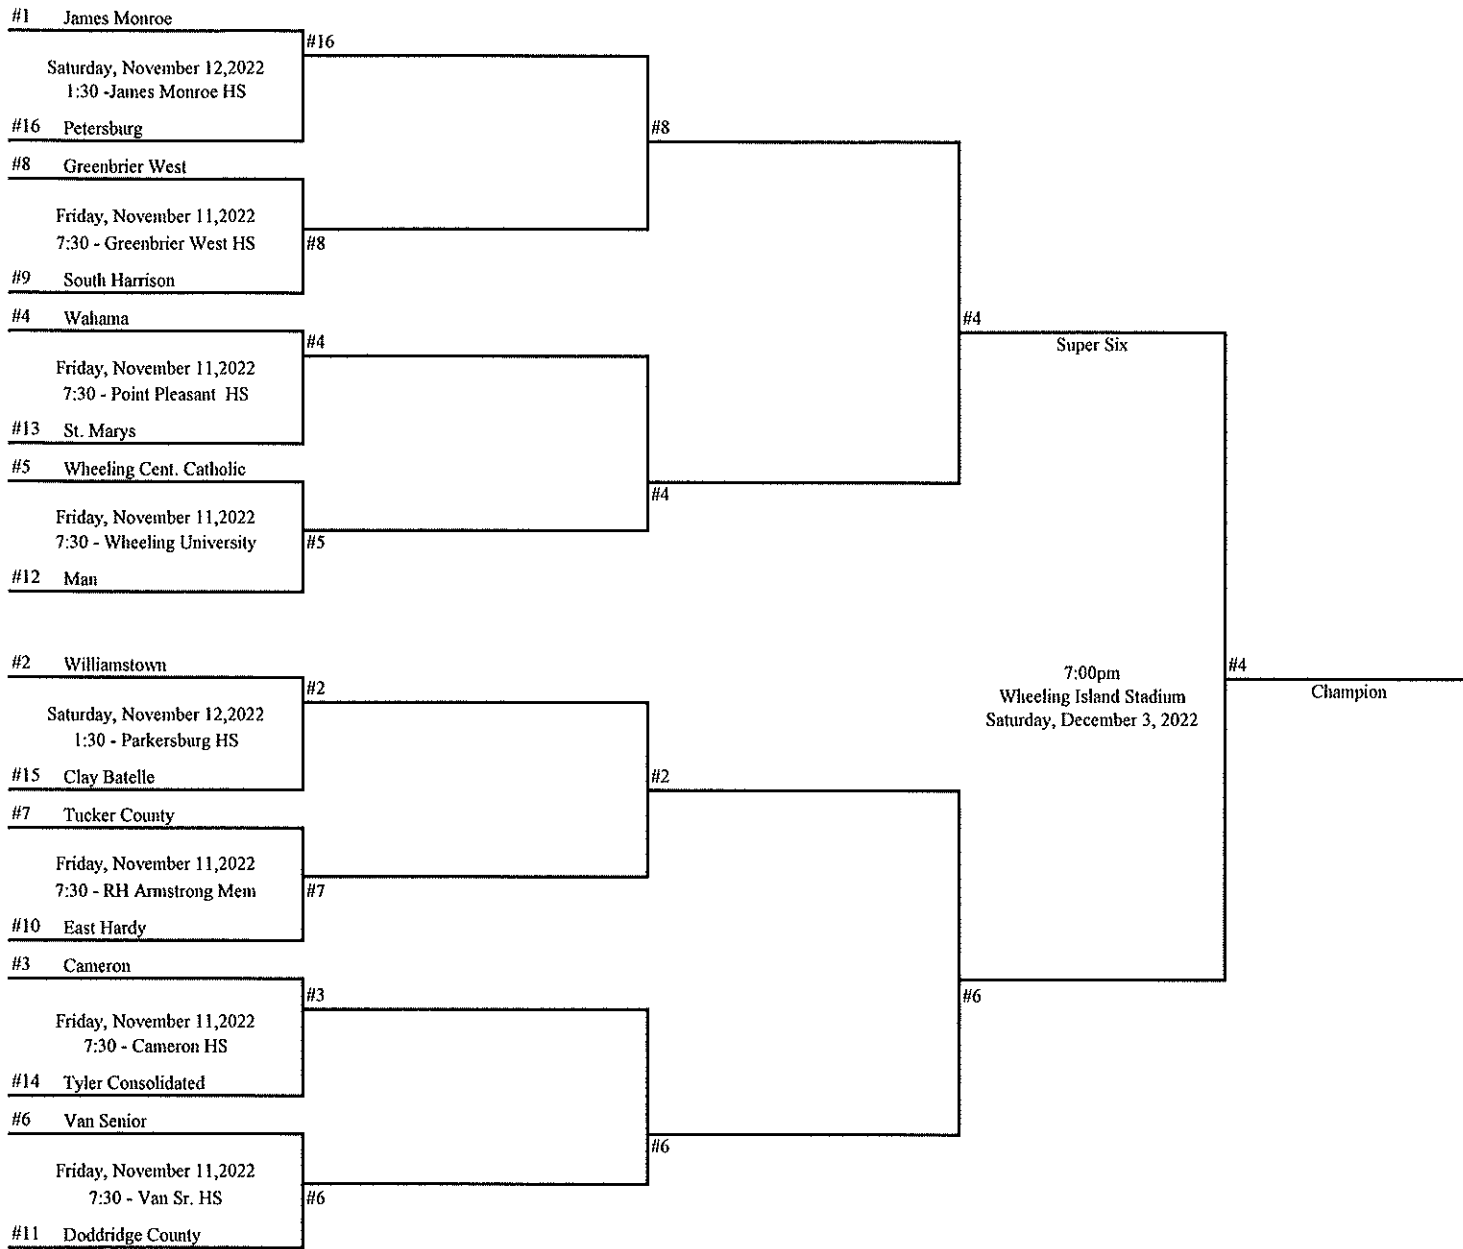

2022 A Football Playoff Bracket

Higher Seed is Home Team